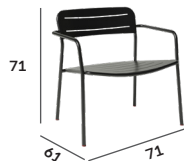

MİNDER RENKLERİ / CUSHION COLORS