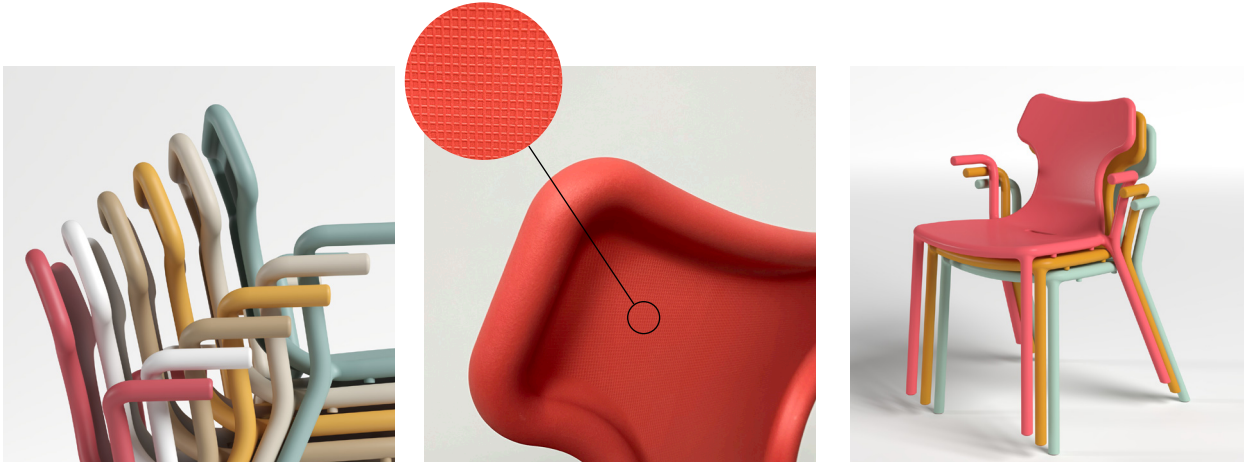

Ağırlık ve Paketleme Detayları / Weight and Packaging Details

20 DC : 270
40 HC : 585
Truck : 780

20 DC : 288
40 HC : 740
Truck : 924