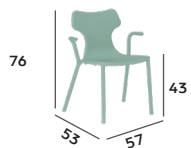

Ağırlık ve Paketleme Detayları / Weight and Packaging Details

20 DC : 270
40 HC : 585
Truck : 780

20 DC : 288
40 HC : 740
Truck : 924